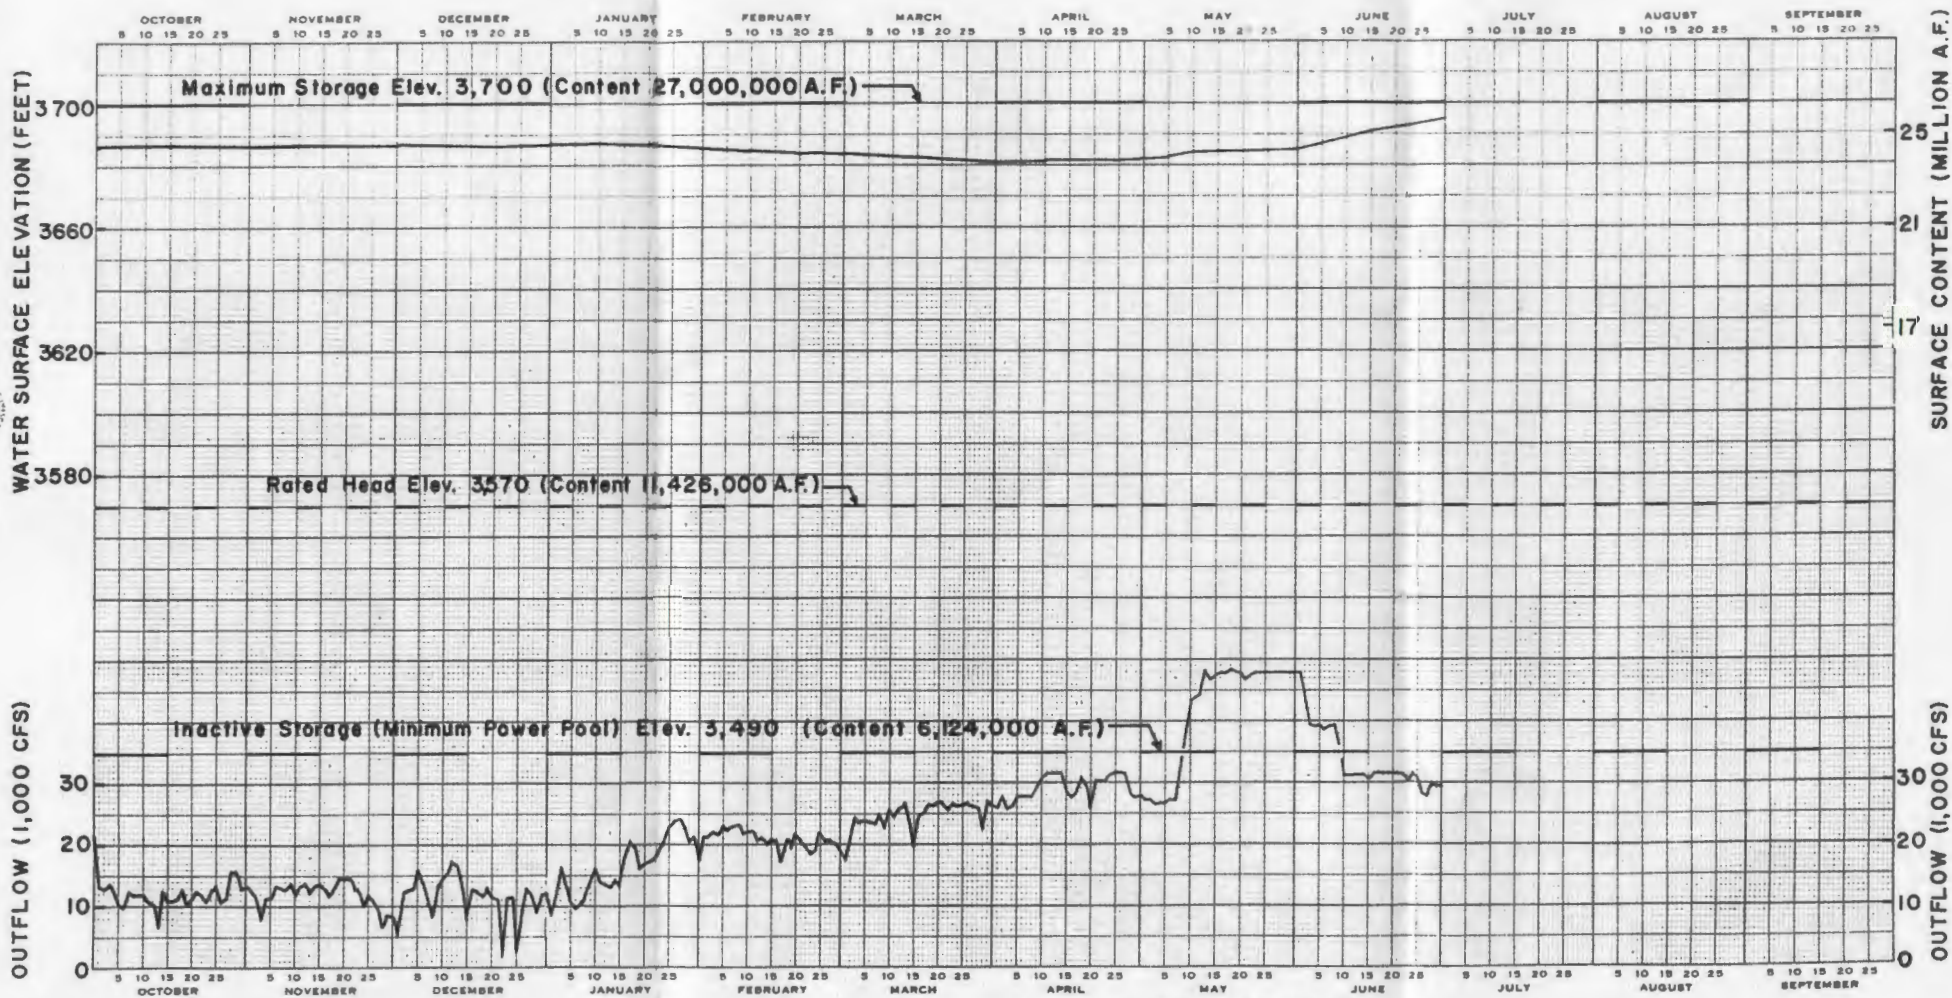

LAKE POWELL
Water Year 1985-1986

NO. 41 269 ONE YEAR BY DATE (OCTOBER) MDCI