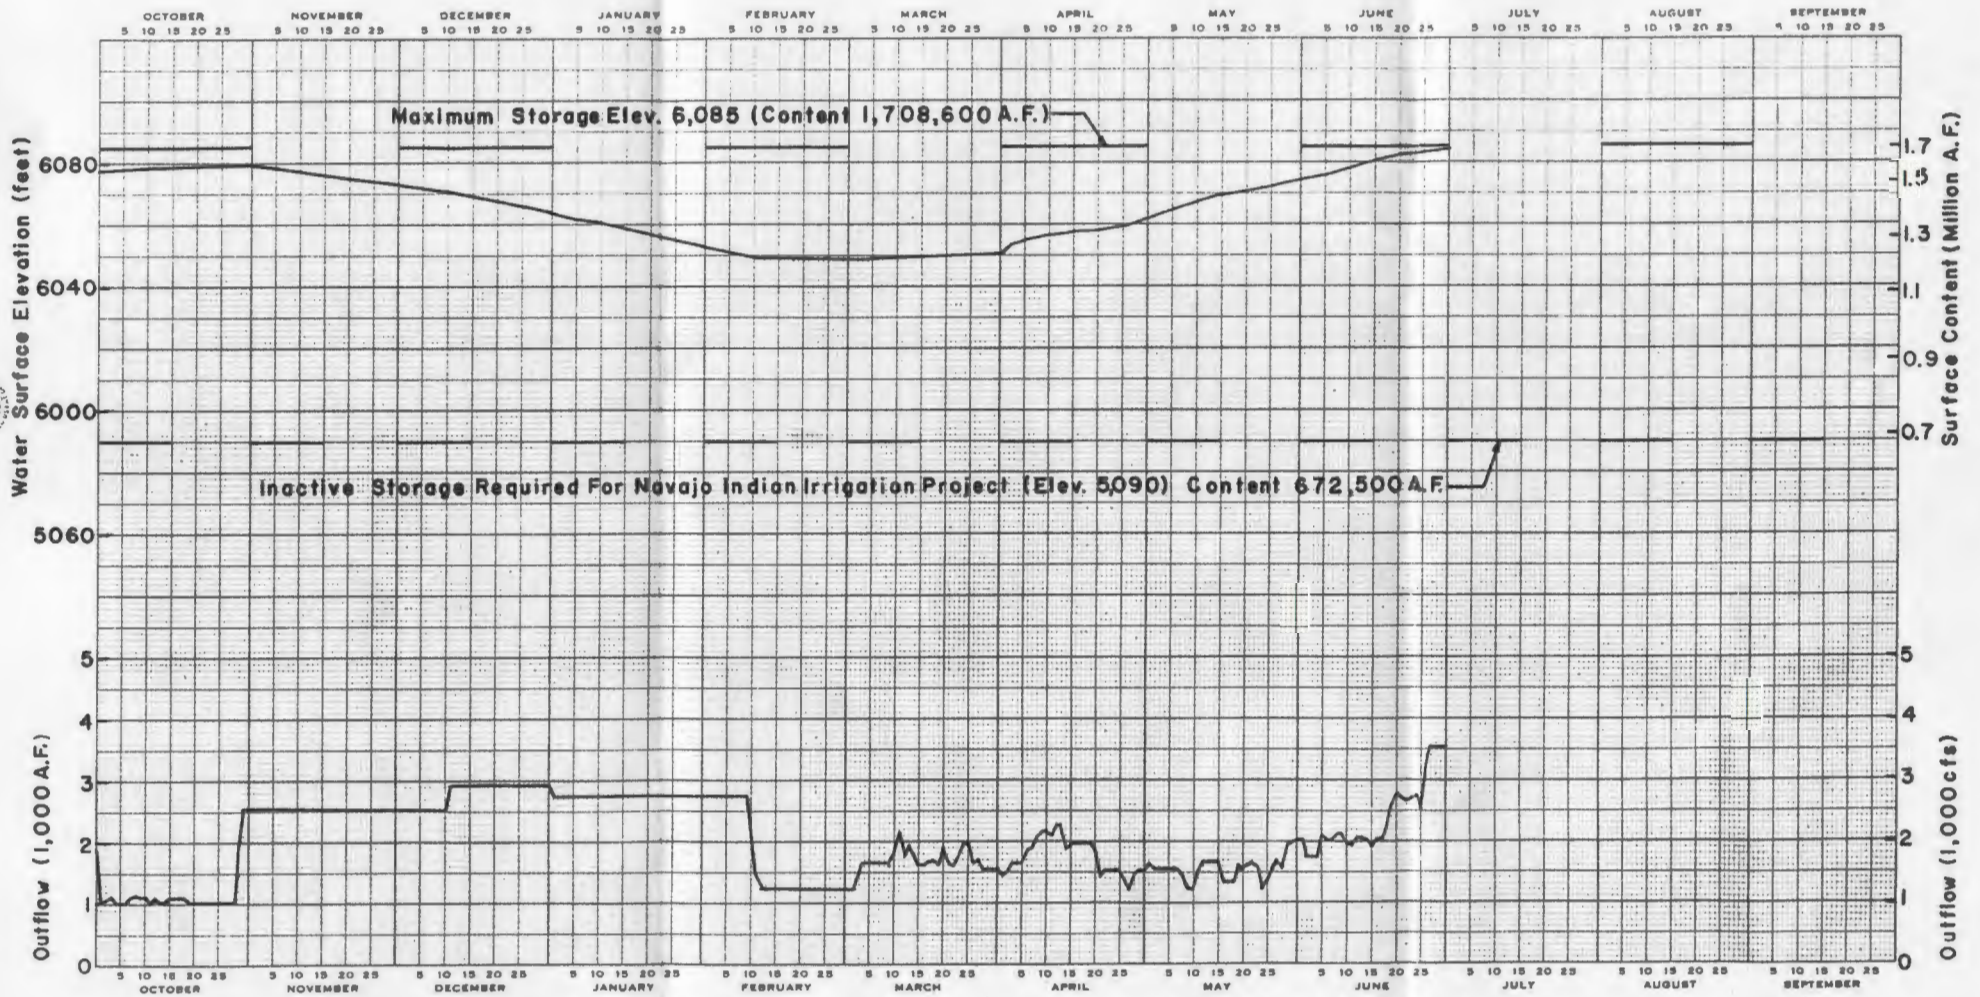

FONTENELLE RESERVOIR
Water Year 1985-1986

NO. 41 289. ONE YEAR BY DATE (OCTOBER TO SEPTEMBER), X 180 DIV1. ONLY

CODICE BOOK.COM

FLAMING GORGE RESERVOIR
Water Year 1985-1986

NO. 41 269 ONE YEAR BY DAYS OCTOBER 1985 - SEPTEMBER 1986

BLUE MESA RESERVOIR
Water Year 1985-1986

NAVAJO RESERVOIR
Water Year 1985-1986

LAKE POWELL
Water Year 1985-1986

NO. 41 269 ONE YEAR BY DATE (OCTOBER) MDCI

NO. 41.2 ONE YEAR BY DAYS OCTOBER THROUGH SEPTEMBER DIVISION OF WATER RESOURCES

LAKE MEAD
Water Year 1985-1986