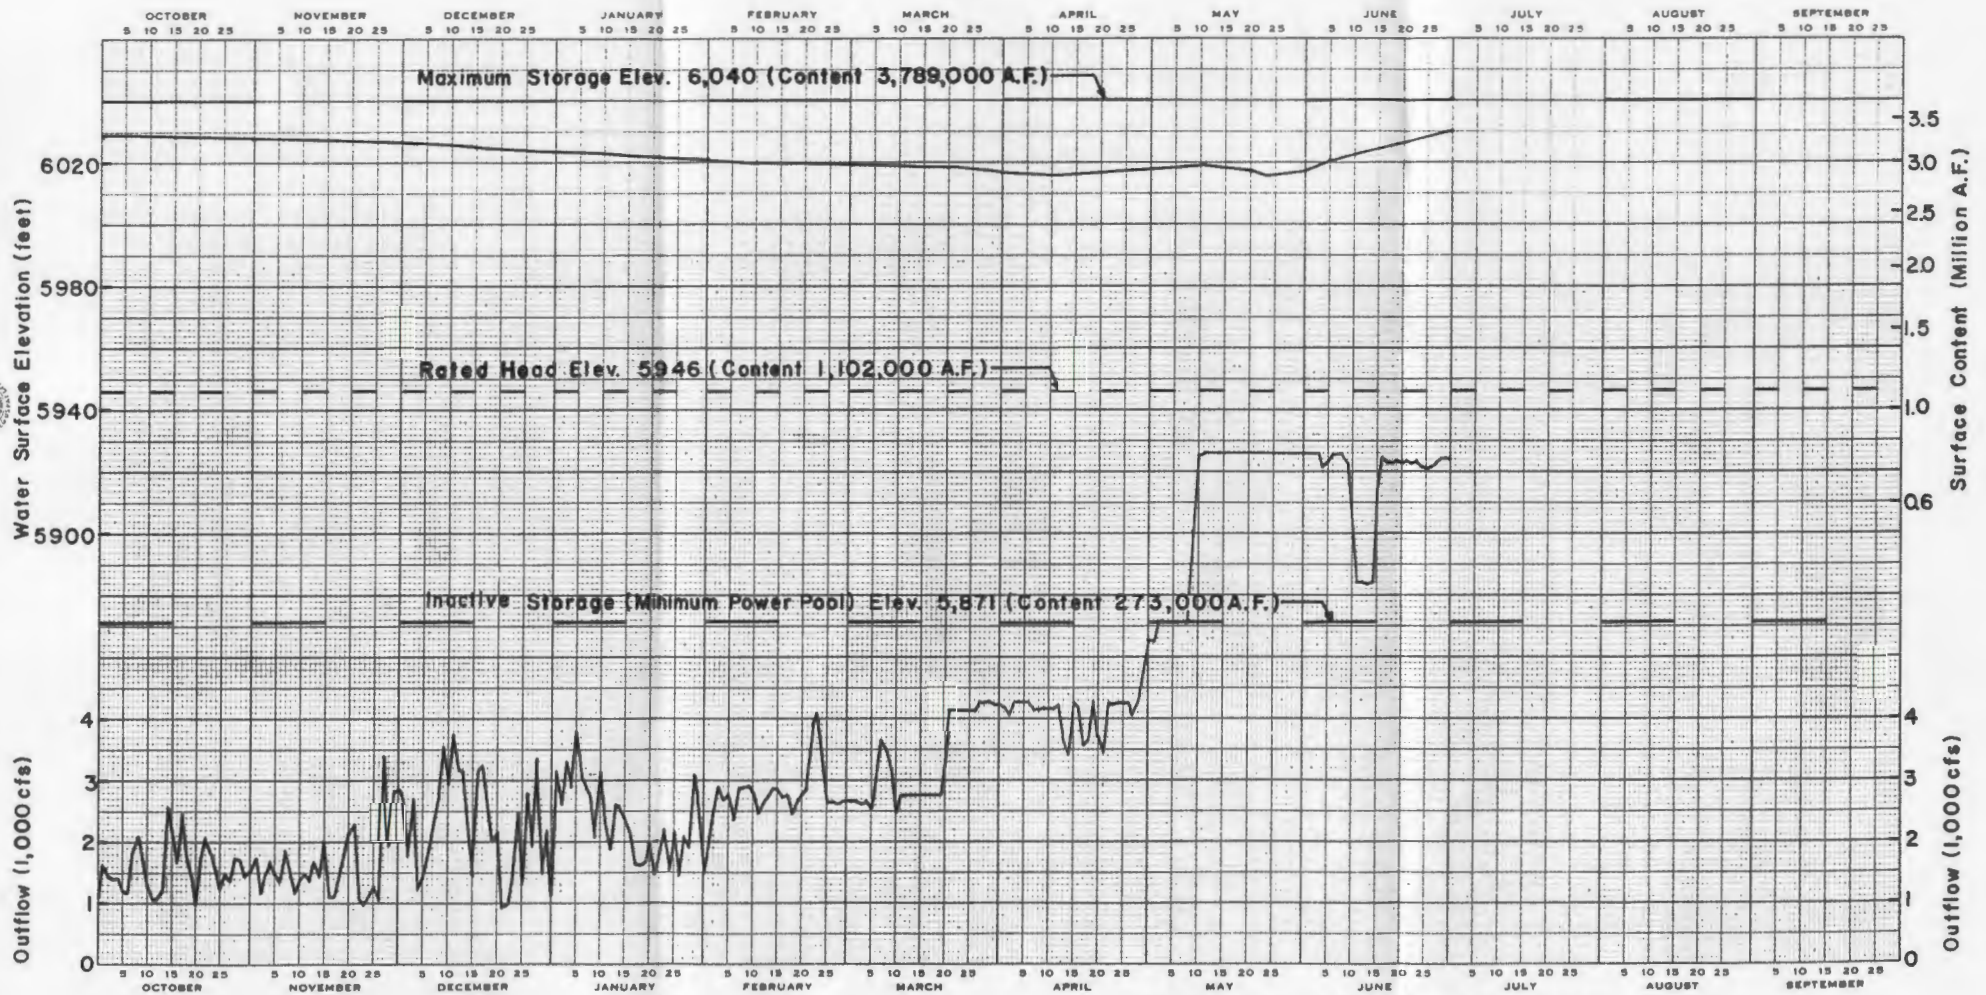

FONTENELLE RESERVOIR
Water Year 1985-1986

NO. 41 289. ONE YEAR BY DATE (OCTOBER TO SEPTEMBER), X 180 DIV1. ONLY

CODICE BOOK.COM

FLAMING GORGE RESERVOIR
Water Year 1985-1986

NO. 41 269 ONE YEAR BY DAYS OCTOBER 1985 - SEPTEMBER 1986

LAKE MEAD
Water Year 1985-1986