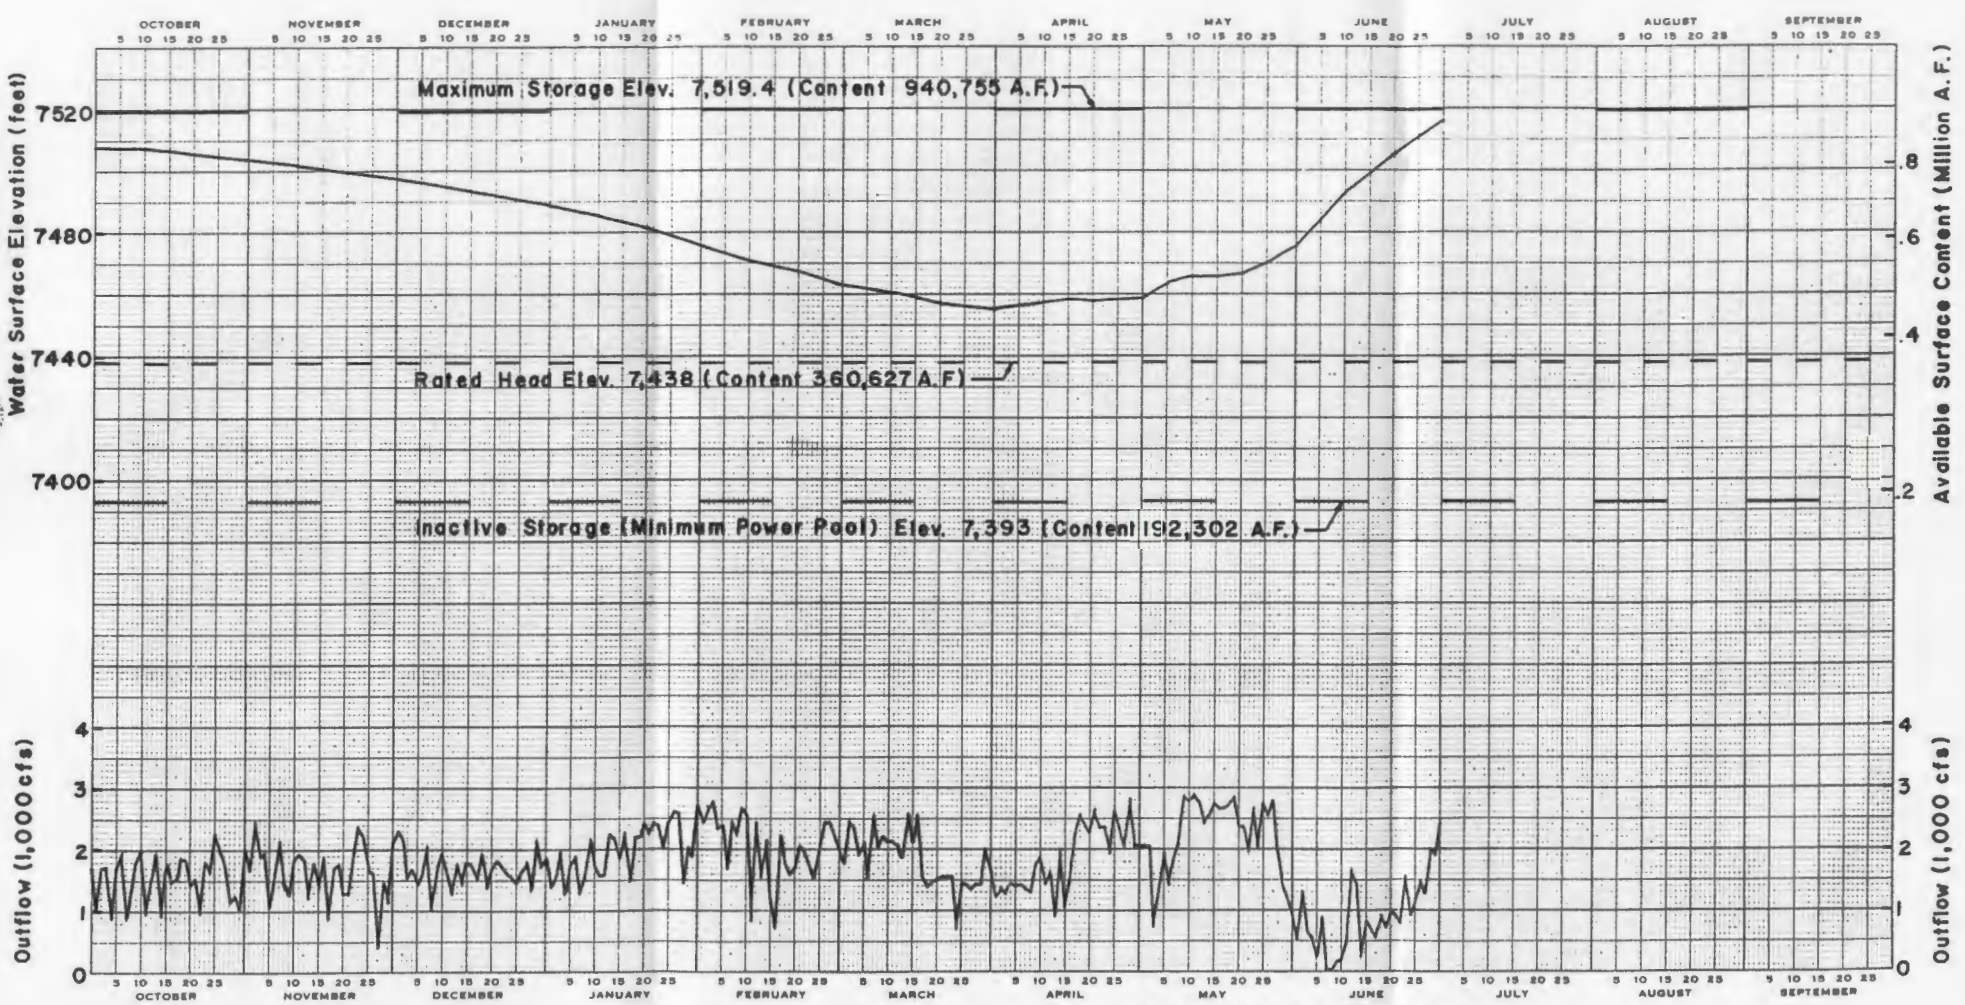

FONTENELLE RESERVOIR
Water Year 1985-1986

NO. 41 289. ONE YEAR BY DATE (OCTOBER TO SEPTEMBER), X 180 DIV1. ONLY

CODICE BOOK.COM

FLAMING GORGE RESERVOIR
Water Year 1985-1986

NO. 41 269 ONE YEAR BY DAYS OCTOBER 1985 - SEPTEMBER 1986

LAKE MEAD
Water Year 1985-1986